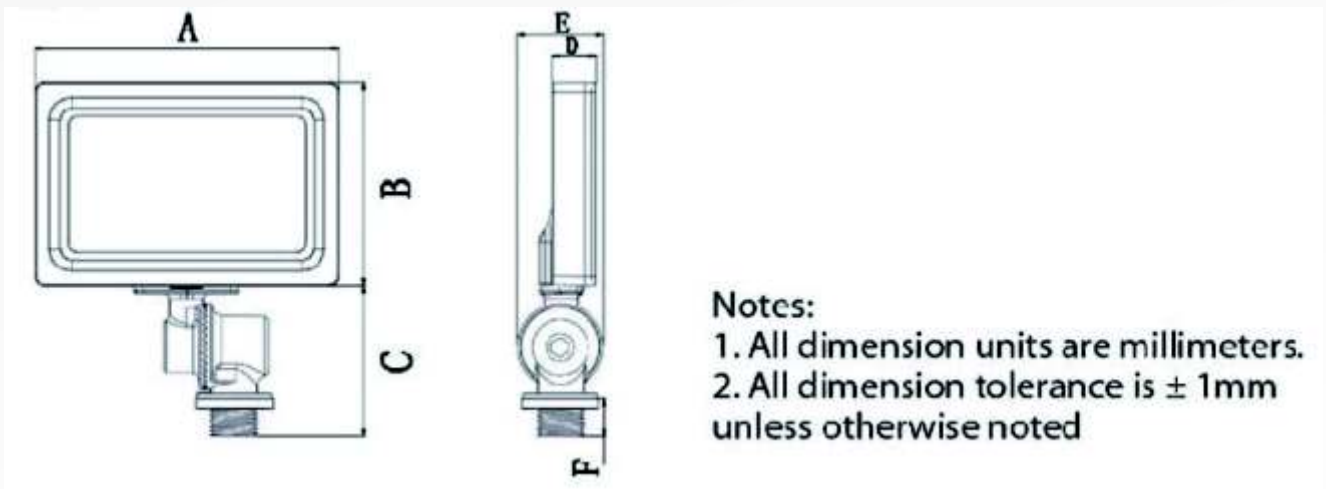

LED Floodlight with knuckle

NEXLEDS[®]
NEXLEDS LTD

LED Floodlight with knuckle

Features

1. cUL & DLC listed with LM79 & LM80;
2. Patented design, ultra-slim, elegant & distinctive appearance;
3. Premium quality SMD LEDs with high lumen output;
4. Quality integrated driver, high driver efficiency $\geq 87\%$, PF > 0.9;
5. Excellent heat dissipation by using high purity aluminum alloy;
6. Finish: bronze & black;
7. High waterproof rate IP65 for outdoor usage;
8. High uniformity on lamp direction, lamp can be adjustable to suitable position by angle indicate line;

Dimension

Model	A(mm)	B(mm)	C(mm)	D(mm)	E(mm)	F(mm)
NXSFL01-10W	135	90	66.8	19.5	38	16.5
NXSFL02-20W	190	130	66.8	23.5	38	16.5
NXSFL03-30W	240	165	66.8	29.5	38	16.5
NXSFL05-50W	300	210	66.8	36	38	16.5

Model	NXSFL01-10W	NXSFL02-20W	N w L03-30W	NXSFL05-50W
Working Voltage	AC120V	AC120V	AC100-277V	AC100-277V XSF
Luminous Efficiency	110lm/	110lm/w	120lm/w	120lm/w
Certificate	DLC, cUL, FCC			
Housing	Die-cast aluminum			
Finish	Bronze/Black		Temperature	
Color Rendering Index	Ra > 80			
Power Factor	PF > 0.9			
Beam Angle	110 Degree			
Optical system	Toughened glass + Reflector			
Environment	Suitable for Wet locations			
Life-span(hrs)	≥ 50000H			
Operating Temperature	-20 °C ~ +40 °C			
Storage	-30 °C ~ +50 °C			