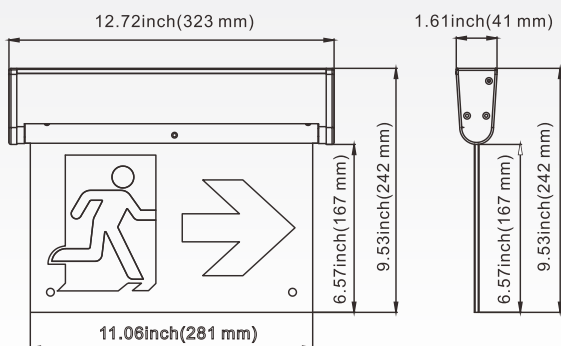

Feature:

- Super Bright LED Light Source
- 127-347V universal voltage
- Two wire design for easy installation
- Ni-Cad Battery 3.6V 800mAH
- CSA approved 120 mins battery backup time
- Universal Mounting: Ceiling mounting, Wall mounting and End mounting;
- Single/Double side installation
- Suitable for damp locations
- Comes with 3pcs pictograms (without arrow, with left arrow and with right arrow)

Product Dimension