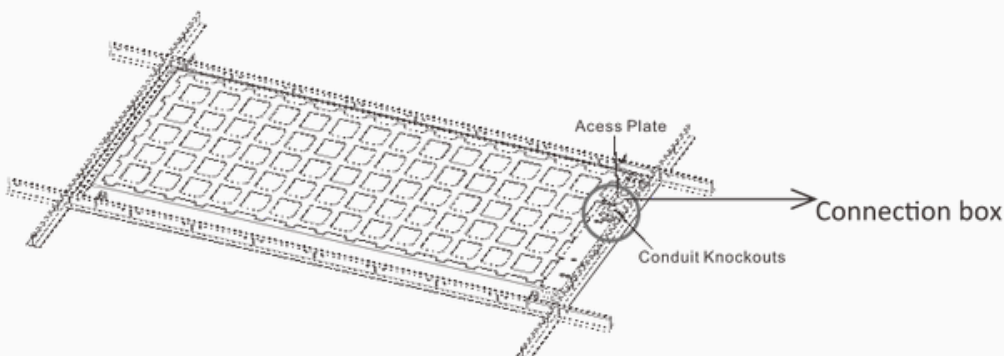

⑤ Open the connection box and connect the incoming electrical wires to the set of power wires black to black(Live), white to white(Neutral) and green to green(ground). See wiring diagram 1;

⑥ For 1-10V dimming, make sure connect the same wire color . See wiring diagram 2