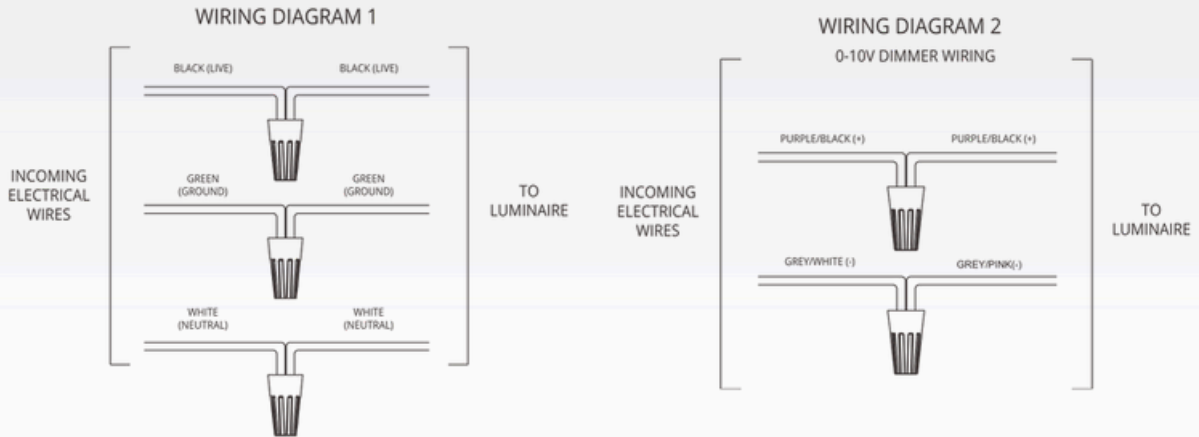

www.nexleds.ca

Email: sales@nexleds.ca

NEXLEDS[®]

NEXLEDS LTD

Installation:

① Carefully unpack the fixture from its packaging and check contents.

② Turn off power at circuit breaker.

③ Locate all four earthquake clips on the back of luminaire. Twist each tab away from luminaire testing them on the T-bar.

④ Rest the Luminaire on the T-Bar of the ceiling suspension system in the desired location.

⑤ Open the connection box and connect the incoming electrical wires to the set of power wires black to black(Live), white to white(Neutral) and green to green(ground). See wiring diagram 1;

⑥ For 1-10V dimming, make sure connect the same wire color . See wiring diagram 2

Installation:

- ⑦ check the wiring, make sure everything is correct. Recover the connect on box.
- ⑧ Select the CCT and wattage you need. ⑨ Turn on power to light up the luminaire.