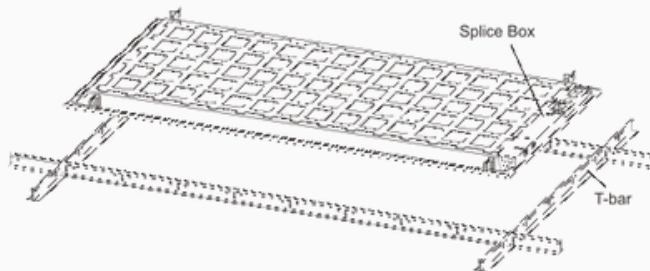

NXLPE1X4-40W-5CCT-DV / NXLPE2X2-40W-5CCT-DV
/ NXLPE2X4-50W-5CCT-DV

Specification:

PRODUCT NAME :	LED Backlit Panel Light		
MODEL NO. :	NXLPE2X4-50W-5CCT-DV	NXLPE1X4-40W-5CCT-DV	NXLPE2X2-40W-5CCT-DV
WATTAGE :	25W-30W-35W-40W-50W 278-370-463mA	15W-20W-25W-30W-40W 185-278-370mA	15W-20W-25W-30W-40W 185-278-370mA
SPECIFICATION :	120-347V; 50/60Hz;		
WORKING TEMP :	-20-45(°C)		
POWER FACTOR :	0.9		
CRI(RA) :	>80		
COLOR :	White Color		
LIGHT SOURCE :	2835 LED Chip		
LUMEN :	130 lm / W		
LIFE TIME :	50000 hrs		
BEAM ANGLE :	120°		
PRODUCT SIZE :	1212*603mm	1212*302mm	603*603mm
IP :	IP40		
APPLICATION :	Home, Shop, Hotel, Office...etc		
WARRANTY :	5 years		
STANDARD :	UL, DLC, FCC		
COLOR TEMP :	2700K-3000K-3500K-4000K-5000K Selectable		

www.nexleds.ca

Email: sales@nexleds.ca

NEXLEDS[®]

NEXLEDS LTD

Installation:

① Carefully unpack the fixture from its packaging and check contents.

② Turn off power at circuit breaker.

③ Locate all four earthquake clips on the back of luminaire. Twist each tab away from luminaire testing them on the T-bar.

④ Rest the Luminaire on the T-Bar of the ceiling suspension system in the desired location.

⑤ Open the connection box and connect the incoming electrical wires to the set of power wires black to black(Live), white to white(Neutral) and green to green(ground). See wiring diagram 1;