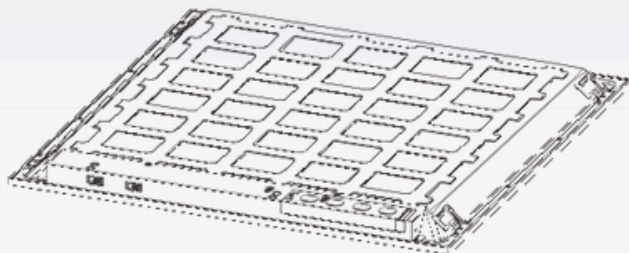

www.nexleds.ca

Email: sales@nexleds.ca

NEXLEDS[®]

NEXLEDS LTD

Installation:

① Carefully unpack the fixture from its packaging and check contents.

② Turn off power at circuit breaker.

③ Locate all four earthquake clips on the back of luminaire. Twist each tab away from luminaire testing them on the T-bar.

④ Rest the Luminaire on the T-Bar of the ceiling suspension system in the desired location.

⑤ Open the connection box and connect the incoming electrical wires to the set of power wires black to black(Live), white to white(Neutral) and green to green(ground). See wiring diagram 1;