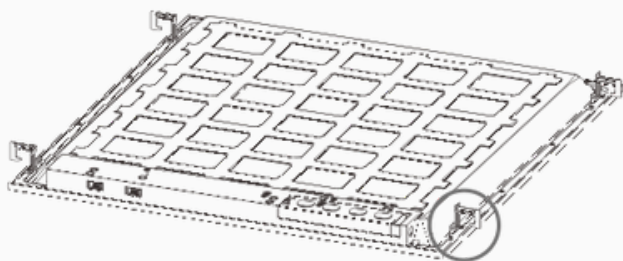

www.nexleds.ca

Email: sales@nexleds.ca

NEXLEDS[®]

NEXLEDS LTD

Installation:

① Carefully unpack the fixture from its packaging and check contents.

② Turn off power at circuit breaker.

③ Locate all four earthquake clips on the back of luminaire. Twist each tab away from luminaire testing them on the T-bar.

④ Rest the Luminaire on the T-Bar of the ceiling suspension system in the desired location.

⑤ Open the connection box and connect the incoming electrical wires to the set of power wires black to black(Live), white to white(Neutral) and green to green(ground). See wiring diagram 1;