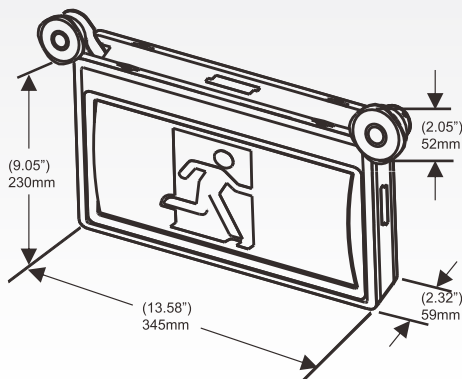

Feature:

- *Super Bright LED Light Source
- *2.4W per head
- *Nexleds custom patent design heads
- *Combo heads adjustable
- *127-347V universal voltage
- *Two wire design for easy installation
- *Double LED Strip for even light distribution
- *Ni-Cad Battery
- *UL approved 120 mins battery backup time
- *Universal Mounting: Ceiling Mounting, Wall mounting and End mounting;
- *Single/Double side installation
- *Suitable for damp locations
- *Comes with 3pcs pictograms (without arrow, with left arrow and with right arrow)

Product Dimension