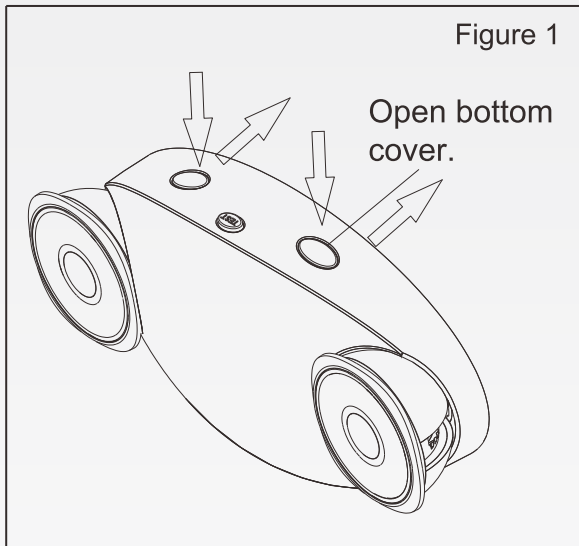

### Specification

PRODUCT NAME :	Emergency Mini Bug-eye NX-EMBBU-1W
MODEL NO. :	AC120/AC277V; 60Hz; 0.1A; 1.6W
SPECIFICATION :	-0-40(°C)
WORKING TEMP :	>80
CRI(RA) :	White Color
COLOR :	2pcs SMD 3030
LIGHT SOURCE :	100 LM
LIFE TIME :	50000 hrs
BATTERY :	Ni-CD battery (3.6V 900mAh)
SELF-POWERED:	90mins
PRODUCT SIZE :	8.46*3.94*1.77 inch
IP :	Suitable for Damp Locations
APPLICATION :	Shop, Hotel ... etc
WARRANTY :	5 years warranty fixture, 2 years warranty battery
STANDARD :	cUL
COLOR TEMP :	6500K

**Installation:**

**SAVE THESE INSTRUCTIONS!** **FLEXIBLE CONDUIT ONLY**  
**INSTALLATION(J\_BOX MOUNTING):**

1. Use tools to open the bottom cover (see Figure 1)
2. Install the bottom cover on the wall and screw it.
3. The lamp body is loaded into the bottom cover (as shown in Figure 2) and the lamp head is adjusted to the appropriate angle.
3. Unused power cord to be insulated.
4. Turn on the AC switch. The indicator is red. Press the test switch. The indicator light is extinguished and the lamp is on. When the switch is released, the light goes out and the indicator light returns to red.