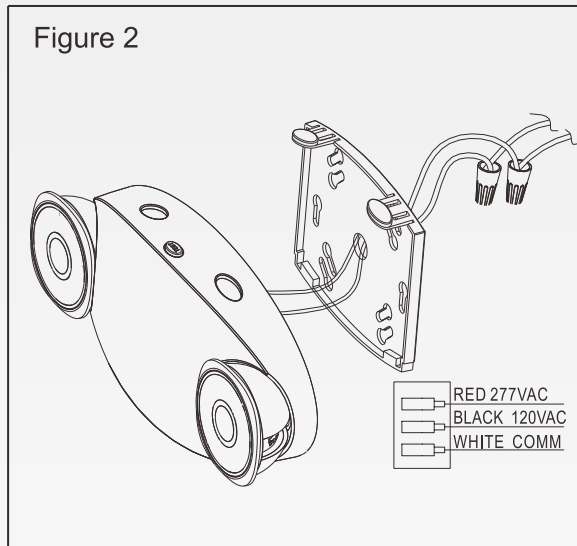

## SPECIFICATION

**NEXLEDS**<sup>®</sup>  
NEXLEDS LTD

Video

**Emergency Mini Bug-eye**

**NX-EMBBU-1W**

### Specification

PRODUCT NAME :	Emergency Mini Bug-eye NX-EMBBU-1W
MODEL NO. :	AC120/AC277V; 60Hz; 0.1A; 1.6W
SPECIFICATION :	-0-40(°C)
WORKING TEMP :	>80
CRI(RA) :	White Color
COLOR :	2pcs SMD 3030
LIGHT SOURCE :	100 LM
LIFE TIME :	50000 hrs
BATTERY :	Ni-CD battery (3.6V 900mAh)
SELF-POWERED:	90mins
PRODUCT SIZE :	8.46*3.94*1.77 inch
IP :	Suitable for Damp Locations
APPLICATION :	Shop, Hotel ... etc
WARRANTY :	5 years warranty fixture, 2 years warranty battery
STANDARD :	cUL
COLOR TEMP :	6500K

**Installation:**

**SAVE THESE INSTRUCTIONS!** **FLEXIBLE CONDUIT ONLY**  
**INSTALLATION(J\_BOX MOUNTING):**

1. Use tools to open the bottom cover (see Figure 1)
2. Install the bottom cover on the wall and screw it.
3. The lamp body is loaded into the bottom cover (as shown in Figure 2) and the lamp head is adjusted to the appropriate angle.
3. Unused power cord to be insulated.
4. Turn on the AC switch. The indicator is red. Press the test switch. The indicator light is extinguished and the lamp is on. When the switch is released, the light goes out and the indicator light returns to red.