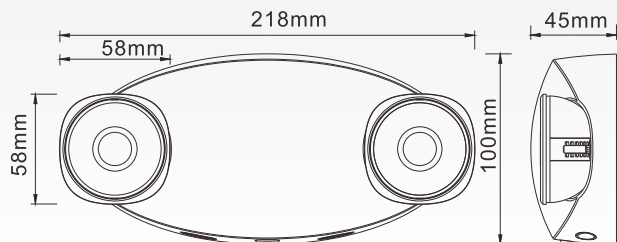

Product Dimension