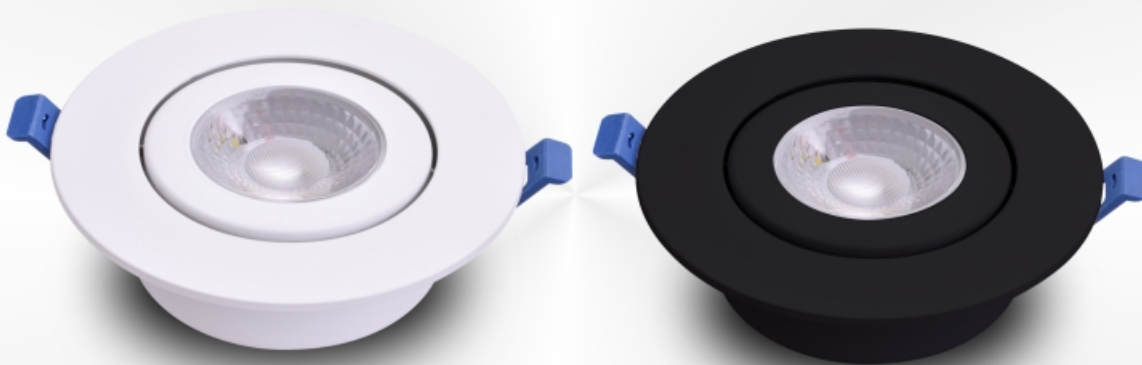

SPECIFICATION

NEXLEDS®

NEXLEDS LTD

0.9

Damp Location Rated

50000 Hrs Life Time

750 Lumens

VIDEO

5CCT Changeable

Flip driver switch to change CCT

2700K 3000K 3500K 4000K 5000K

GIMBAL LED CEILING DOWNLIGHT

NX-EGLC-9W-5CCT
NX-EGLC-9W-5CCT-B

9W

Specification

| | |
|--------------------|---|
| Product Name : | GIMBAL LED CEILING DOWNLIGHT With Airtight Cap |
| Model NO. : | NX-EGLC-9W-5CCT / NX-EGLC-9W-5CCT-B |
| Specification : | AC100-130V; 50/60Hz; 264-266mA; 9W |
| Working Temp : | -20~45(°C) |
| Power Factor : | 0.9 |
| CRI(ra) : | >80 |
| Color : | White Color / Black Color |
| Light Source : | SMD2835 |
| Lumen : | 750 lm |
| Life Time : | 50000 hrs |
| Beam Angle : | 36° |
| Adjustable Angle : | 23° |
| Product Size : | D5.04*H1.49 inch (D128mm*H37.9mm) |
| Cut Out : | D4.13 inch (105mm) |
| IP : | IP35 |
| Application : | Home, Shop, Hotel |
| Warranty : | 5 years |
| Standard : | ETL |
| Color Temp : | 2700K-3000K-3500K-4000K-5000K Changeable |