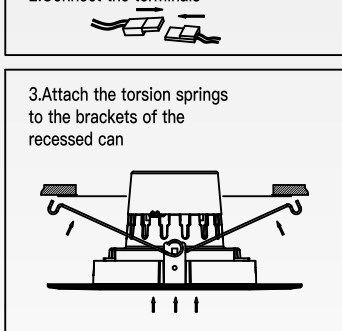

Dimension:

Instruction:

EASY INSTALLATION 1
(EITE EZ CONNECT HOUSING)

2. Connect the terminals

4. Inerst the LED Retrofit Kit into the recessed housing unit

3. Attach the torsion springs to the brackets of the recessed can