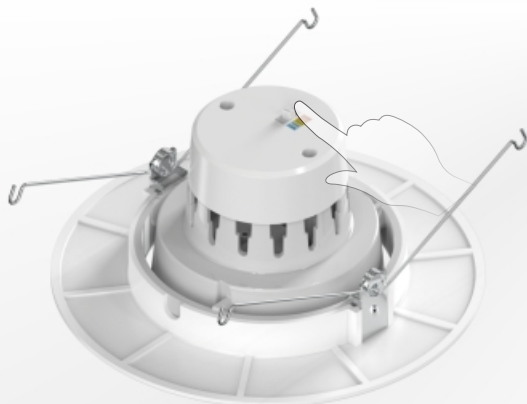

SPECIFICATION

NEXLEDS®

NEXLEDS LTD

5CCT CHANGEABLE

Flip bottom switch to change 5 CCT

2700K 3000K 3500K 4000K 5000K

Damp Location

Intertek

VIDEO

5CCT LED Gimbal Downlight

NX-GDL6-15W-5CCT 15W

Specification

Product Name :	5CCT LED Gimbal Downlight
Model No. :	NX-GDL6-15W-5CCT
Specification :	AC120V; 50/60Hz; 15W
Working Temp :	-20~25(°C)
Power Factor :	>0.9
CRI(ra) :	>90
Color :	White Color
Material :	Aluminum+PC
Light Source :	COB Chip
Lumen :	900~1050 lm
Life Time :	30000 hrs
Beam Angle :	60°
Adjustable Angle :	45°
Product Size :	Φ7.48*3.46 inch (190*88mm)
Cut Out :	6 inch
Environment:	Dry Location; Damp Location
Application :	Bedroom, Kitchen, Bathroom, Living room, Shop, Hotel
Warranty :	5 years
Standard :	ETL
Color Temp :	2700K-3000K-3500K-4000K-5000K

Feature:

- Easy installation
- Using high-brightness LED chip, energy saving and environmental protection, stable lighting, long service life
- Optical grade lampshade, good light, anti-aging, not easy to damage
- High thermal conductivity aluminum alloy shell, good heat dissipation, vacuum dust-free spraying, anti-corrosion, no peeling
- Strict waterproof treatment technology, in line with international waterproof and dustproof standards
- Radiation protection design, will not affect the lighting effect due to weather
- Charming appearance and fashionable

Dimension:

Instruction:

EASY INSTALLATION 1
(EITE EZ CONNECT HOUSING)

2. Connect the terminals

4. Inerst the LED Retrofit Kit into the recessed housing unit

3. Attach the torsion springs to the brackets of the recessed can