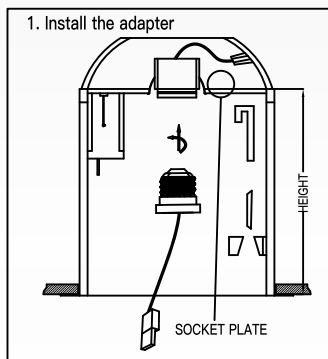

EASY INSTALLATION 2
(WITH STANDARD SOCKET HOUSING)