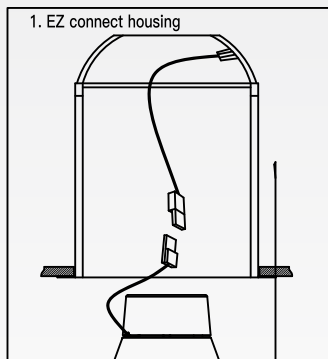

VIDEO

5CCT LED Gimbal Downlight

NX-GDL6-15W-5CCT 15W

Specification

Product Name :	5CCT LED Gimbal Downlight
Model No. :	NX-GDL6-15W-5CCT
Specification :	AC120V; 50/60Hz; 15W
Working Temp :	-20~25(°C)
Power Factor :	>0.9
CRI(ra) :	>90
Color :	White Color
Material :	Aluminum+PC
Light Source :	COB Chip
Lumen :	900~1050 lm
Life Time :	30000 hrs
Beam Angle :	60°
Adjustable Angle :	45°
Product Size :	Φ7.48*3.46 inch (190*88mm)
Cut Out :	6 inch
Environment:	Dry Location; Damp Location
Application :	Bedroom, Kitchen, Bathroom, Living room, Shop, Hotel
Warranty :	5 years
Standard :	ETL
Color Temp :	2700K-3000K-3500K-4000K-5000K

Dimension:

Instruction:

EASY INSTALLATION 1
(EITE EZ CONNECT HOUSING)

2. Connect the terminals

4. Inerst the LED Retrofit Kit into the recessed housing unit

3. Attach the torsion springs to the brackets of the recessed can