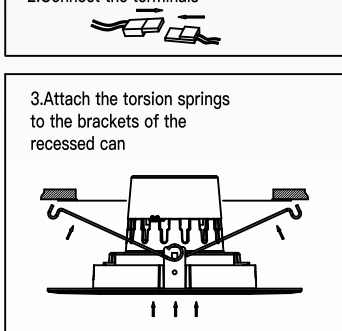

2. Connect the terminals