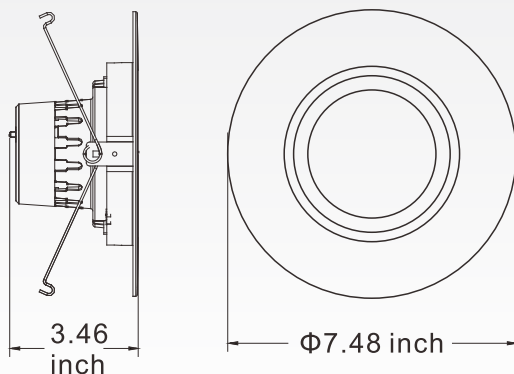

Feature:

- Easy installation
- Using high-brightness LED chip, energy saving and environmental protection, stable lighting, long service life
- Optical grade lampshade, good light, anti-aging, not easy to damage
- High thermal conductivity aluminum alloy shell, good heat dissipation, vacuum dust-free spraying, anti-corrosion, no peeling
- Strict waterproof treatment technology, in line with international waterproof and dustproof standards
- Radiation protection design, will not affect the lighting effect due to weather
- Charming appearance and fashionable

Dimension: