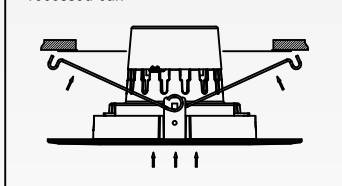

VIDEO

5CCT LED Gimbal Downlight

NX-GDL6-15W-5CCT 15W

Specification

Product Name :	5CCT LED Gimbal Downlight
Model No. :	NX-GDL6-15W-5CCT
Specification :	AC120V; 50/60Hz; 15W
Working Temp :	-20~25(°C)
Power Factor :	>0.9
CRI(ra) :	>90
Color :	White Color
Material :	Aluminum+PC
Light Source :	COB Chip
Lumen :	900~1050 lm
Life Time :	30000 hrs
Beam Angle :	60°
Adjustable Angle :	45°
Product Size :	Φ7.48*3.46 inch (190*88mm)
Cut Out :	6 inch
Environment:	Dry Location; Damp Location
Application :	Bedroom, Kitchen, Bathroom, Living room, Shop, Hotel
Warranty :	5 years
Standard :	ETL
Color Temp :	2700K-3000K-3500K-4000K-5000K

Dimension:

Instruction:

EASY INSTALLATION 1
(EITE EZ CONNECT HOUSING)

2. Connect the terminals

4. Inerst the LED Retrofit Kit into the recessed housing unit

3. Attach the torsion springs to the brackets of the recessed can