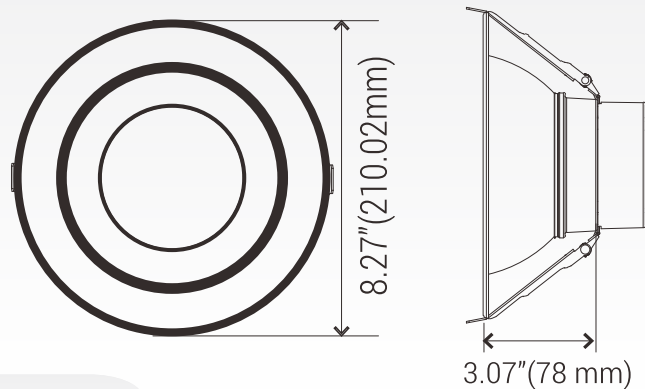

6" Commercial Downlight

NX-DLWR6-5CCT

10W-14W-19W

Specification

PRODUCT NAME :	6inch Commercial Downlight
MODEL NO. :	NX-DLWR6-5CCT
SPECIFICATION :	TYPE IC; AC120-347V; 50/60Hz; 10W-14W-19W
WORKING TEMP :	-4(°F)~+122(°F)
POWER FACTOR :	>0.90
CRI(RA) :	>90
COLOR :	Silver Color
LIGHT SOURCE :	SMD2835 Chip
LUMEN :	1106 lm - 1500 lm - 2008 lm
LIFE TIME :	50000 hrs
BEAM ANGLE :	90°
PRODUCT SIZE :	D(8.27inch)*H(3.07 inch)
CUT OUT :	6.3 inch
IP :	Suitable for wet location
APPLICATION :	School, Shopping Center, Hotel...
WARRANTY :	5 years
STANDARD :	ETL/FCC
DIMMABLE :	0-10V Dimming
COLOR TEMP :	2700K-3000K-3500K-4000K-5000K Changeable

Feature:

- High luminous efficacy, up to 100LM/W
- High quality Aluminium shell with frosted PC diffuser
- Deep smooth trim design, make sure light more perfect, no glare.
- Easy fit installation – Spring-action housing clips. Suitable for most new constructions.
- Supports 0-10V dimming from 100% to 10%
- This fixture is built with the highest quality drivers, ensuring energy efficiency.
- 80% more energy savings than halogen lamps.

Dimension:

Applications: