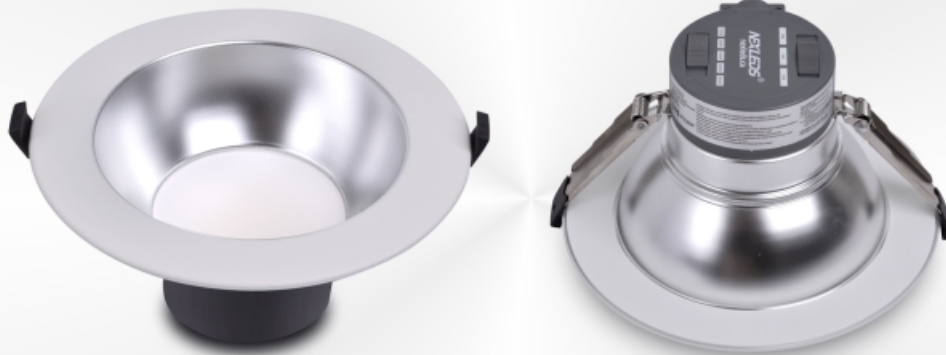

SPECIFICATION

NEXLEDS[®]
NEXLEDS LTD

5 CCT
Changeable
10W-14W-19W
Changeable

2700K	3000K	3500K	4000K	5000K
10W: 1048 lm	10W: 1048 lm	10W: 1101 lm	10W: 1106 lm	10W: 1095 lm
14W: 1410 lm	14W: 1410 lm	14W: 1482 lm	14W: 1500 lm	14W: 1453 lm
19W: 1895 lm	19W: 1895 lm	19W: 1972 lm	19W: 2008 lm	19W: 1986 lm

6" Commercial Downlight

NX-DLWR6-5CCT

10W-14W-19W

Specification

PRODUCT NAME :	6inch Commercial Downlight
MODEL NO. :	NX-DLWR6-5CCT
SPECIFICATION :	TYPE IC; AC120-347V; 50/60Hz; 10W-14W-19W
WORKING TEMP :	-4(°F)~+122(°F)
POWER FACTOR :	>0.90
CRI(RA) :	>90
COLOR :	Silver Color
LIGHT SOURCE :	SMD2835 Chip
LUMEN :	1106 lm - 1500 lm - 2008 lm
LIFE TIME :	50000 hrs
BEAM ANGLE :	90°
PRODUCT SIZE :	D(8.27inch)*H(3.07 inch)
CUT OUT :	6.3 inch
IP :	Suitable for wet location
APPLICATION :	School, Shopping Center, Hotel...
WARRANTY :	5 years
STANDARD :	ETL/FCC
DIMMABLE :	0-10V Dimming
COLOR TEMP :	2700K-3000K-3500K-4000K-5000K Changeable

Feature:

- High luminous efficacy, up to 100LM/W
- High quality Aluminium shell with frosted PC diffuser
- Deep smooth trim design, make sure light more perfect, no glare.
- Easy fit installation – Spring-action housing clips. Suitable for most new constructions.
- Supports 0-10V dimming from 100% to 10%
- This fixture is built with the highest quality drivers, ensuring energy efficiency.
- 80% more energy savings than halogen lamps.