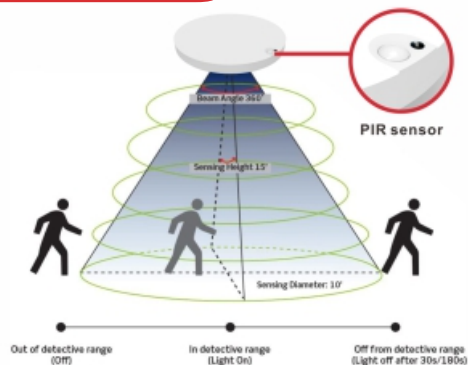

SPECIFICATION

NEXLEDS®

NEXLEDS LTD

3 CCT CHANGEABLE

3000K 4000K 5000K

3000K	4000K	5000K
10W: 1000 lm	10W: 1050 lm	10W: 1000 lm
15W: 1350 lm	15W: 1450 lm	15W: 1350 lm
18W: 1750 lm	18W: 1850 lm	18W: 1750 lm

Frameless Sensor LED Downlight

NX-SMDSE9-18W

10W-15W-18W

Specification

Product Name :	Frameless Sensor LED Downlight
Model No. :	NX-SMDSE9-18W
Specification :	AC100-130V; 50/60Hz; 10W (87mA) / 15W (129mA) / 18W (160mA) 10W-15W-18W changeable
Working Temp :	-20~50(°C)
Power Factor :	0.95
CRI(ra) :	>80
Color :	White Color
Material :	PC
Light Source :	SMD2835
Lumen :	90~105 lm / W
Life Time :	50000 hrs
Beam Angle :	120°
Product Size :	9.1 inch
IP :	IP20
Application :	Home, Shop, Hotel
Warranty :	5 years
Standard :	ETL
Color Temp :	3000K-4000K- 5000K changeable
Sensor Detective Time:	30s and 180s changeable
Sensor Working Height:	8ft~15ft
Sensor Trigger Diameter:	6ft~10ft
Photocell Working Lux:	<13lux
Sensor Control:	On/off changeable