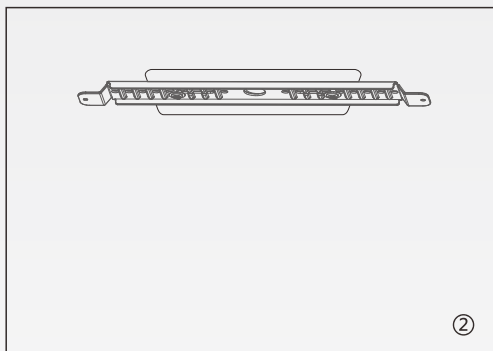

Surface-mounted