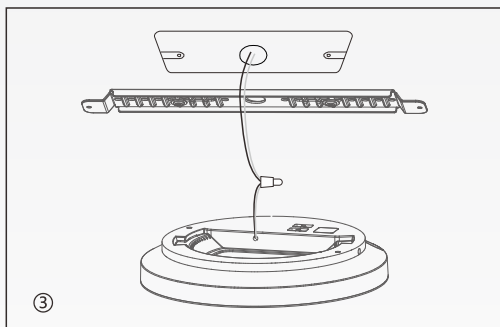

### EASY & FAST installation

Easy Flush-mount  
Twist on to lock

Motion sensor &  
Light sensor  
Panel light

White PC

# NEXLEDS

NEXLEDS LTD

**Surface-mounted**

1. Screw the mounting bracket to the ceiling.
2. After the mounting bracket is fixed, it is as shown above.
3. Connect power cable with terminal .
4. Fixed mounting bracket.
5. Connect to mains-L-N, and install it clockwise.
6. Turn on the mains to light up the product.