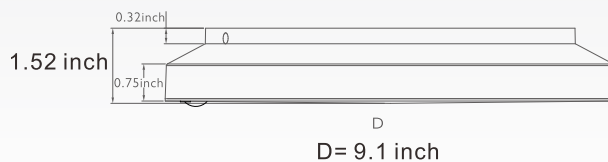

Dimension: