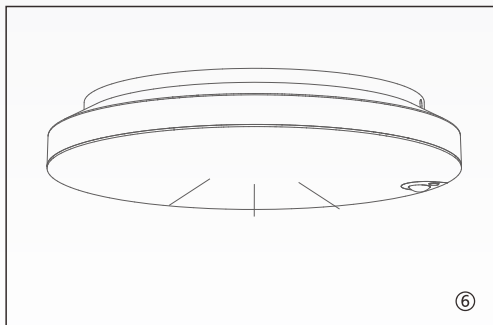

Surface-mounted