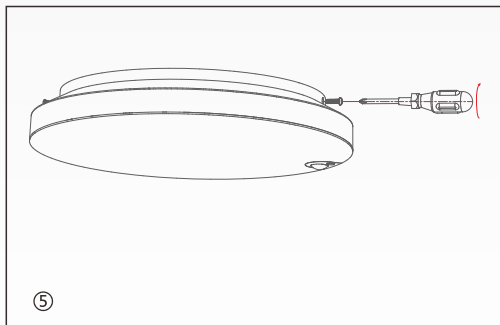

# NEXLEDS

NEXLEDS LTD

**Surface-mounted**

1. Screw the mounting bracket to the ceiling.
2. After the mounting bracket is fixed, it is as shown above.
3. Connect power cable with terminal .
4. Fixed mounting bracket.
5. Connect to mains-L-N, and install it clockwise.
6. Turn on the mains to light up the product.