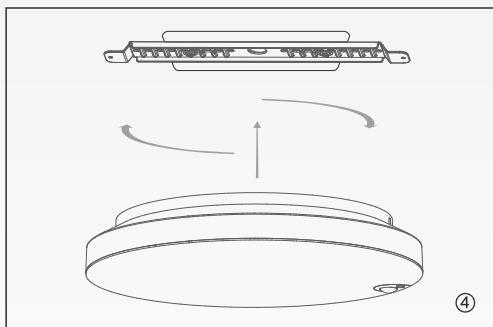

### EASY & FAST installation

Easy Flush-mount  
Twist on to lock

Motion sensor &  
Light sensor  
Panel light

White PC

# NEXLEDS

NEXLEDS LTD

**Surface-mounted**

1. Screw the mounting bracket to the ceiling.
2. After the mounting bracket is fixed, it is as shown above.
3. Connect power cable with terminal .
4. Fixed mounting bracket.
5. Connect to mains-L-N, and install it clockwise.
6. Turn on the mains to light up the product.