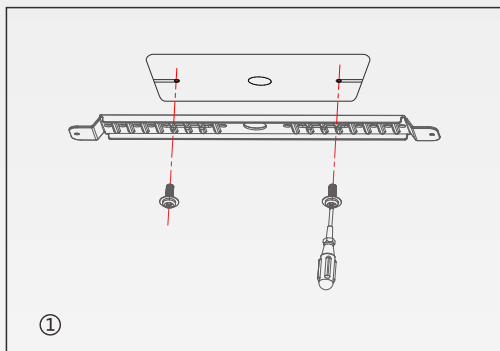

# NEXLEDS

NEXLEDS LTD

**Surface-mounted**

1. Screw the mounting bracket to the ceiling.
2. After the mounting bracket is fixed, it is as shown above.
3. Connect power cable with terminal .
4. Fixed mounting bracket.
5. Connect to mains-L-N, and install it clockwise.
6. Turn on the mains to light up the product.