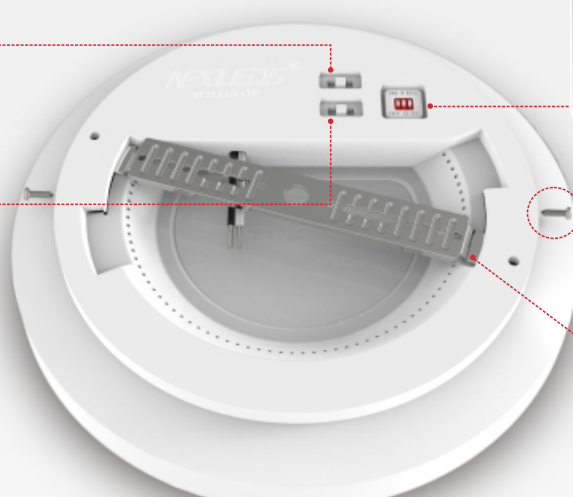

SPECIFICATION

NEXLEDS®

NEXLEDS LTD

Feature:

10W 15W 18W
Watt Settable

3000K 4000K 5000K
CCT changeable