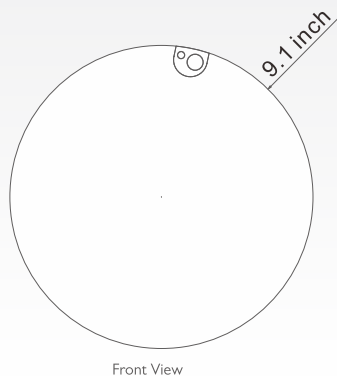

Dimension: