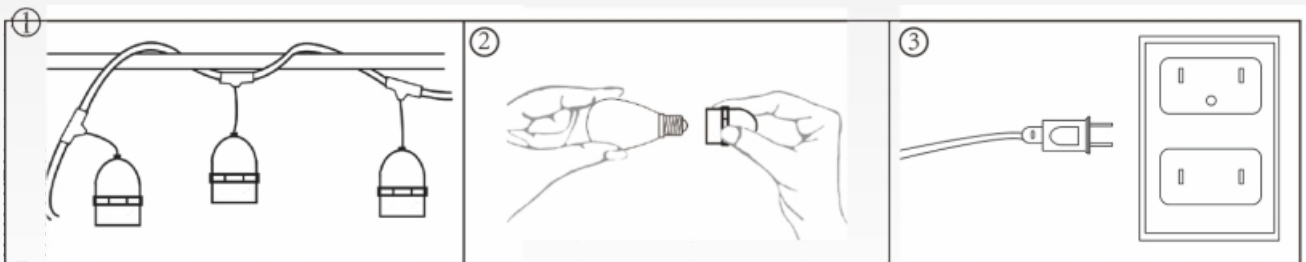

NX-S14-15M-WW

Specification

Product Name :	Warm White Outdoor String Lights
Model NO. :	NX-S14-15M-WW
Specification :	100~240V ; 1W / Bulb
Working Temp :	-20~50(°C)
CRI(ra) :	>80
Color :	Black holder and Black cable
Light Source :	38mm LED filaments, 15 Bulbs
Lumen :	10 lm / Bulb
Life Time :	30000 hrs
Beam Angle :	360°
Product Size :	2.28inch*1.77inch(Bulb) , 48ft(Length)
Socket Base :	E26
IP :	IP65
Dimmer :	No
Application :	Home, Shop, Hotel, Patio, Outdoor
Warranty :	3 years
Standard :	ETL
Color Temp :	2200K

Installation:

1. Take out the cable out and install it to your desired locations, such as Porch, Patio, Patio, deck Backyard, pool area and so on
2. Be sure to Screw S14 bulbs into sockets one by one tightly to be waterproof
3. plug in AC 110V power source, then bulbs will light up your space