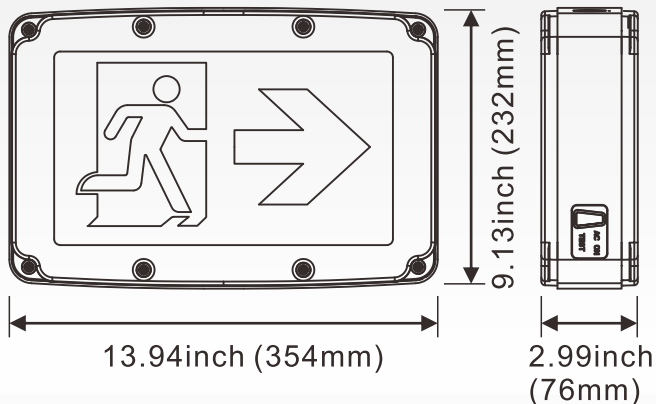

Feature:

- Super Bright LED Light Source
- 127-347V universal voltage
- Two wire design for easy installation
- Ni-Mh Battery 3.6V 1500mAH
- CSA approved 120 mins battery backup time
- Universal Mounting: Ceiling Mounting, Wall mounting and End mounting;
- Single/Double side installation
- Suitable for wet locations
- Comes with 3pcs pictograms (without arrow, with left arrow and with right arrow)

Product Dimension