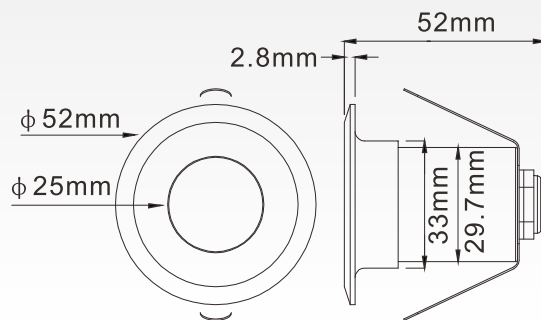

SPECIFICATION

NEXLEDS®

NEXLEDS LTD

VIDEO

RGBCW Landscape Mini Well Light

NX-WL023W-BN-RGBW

Specification

Product Name :	RGBW Landscape Mini Well Light
Model NO. :	NX-WL023W-BN-RGBW
Specification :	AC/DC-12-24V; 1.5W
Working Temp:	-20~50(°C)
CRI(ra) :	>80
Color :	Silver Color
Material :	Stainless Steel Housing
Light Source :	SMD
Lumen :	35-40 lm
Life Time :	30000 hrs
Beam Angle :	90°
Product Size :	52*52mm
IP :	IP67
Application :	Home, Patio, Garden, Yard
Warranty :	3 years
Standard :	ETL/FCC
Color Temp :	RGBW (RGB+3000K)
Control :	Push Button at the wire

Feature:

- Stainless Steel lighting body
- RGBW (Push Button easy to choose color temperature you want)
- CRI>80 Ultra High Color Rendering Index
- Easy installation, no need bulb replacement
- ETL/FCC listed
- IP67 Waterproof
- Save energy, durable and anti corruption

Dimension:

Applications:

- Yard
- Garden
- Patio
- Other outdoor applications

Packing:

Model Number	Inner pack	Outer pack			
	MEAS	MEAS	QTY	NW	GW
NX-WL023W-BN-RGBW	55*55*104mm	298*292*226mm	50pcs	8.4 KGS	9.8 KGS