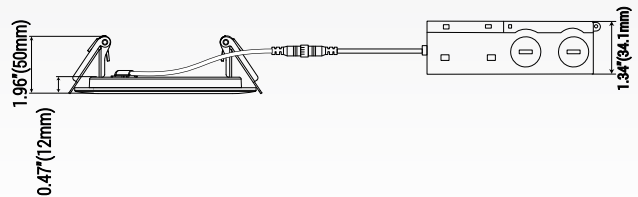

Easily flip the switch for desired CCT

Products view

**Dimension:**

4 inch:

HOLE SIZE  $\Phi 4 \frac{21}{64}''(110\text{mm})$

**Accessories:**

J-Box driver

Connector