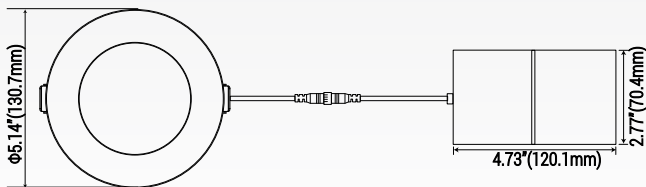

### Specification

PRODUCT NAME :	4" Fire Rated Slim Panel Downlight
MODEL NO. :	NX-4ES04-5CCT-FR-WH
FIRE RATED :	2-Hour Fire Rating
SPECIFICATION :	TYPE IC;AC120V; 50/60Hz; 9W
WORKING TEMP :	-4(°F)~+122(°F)
POWER FACTOR :	>0.90; Flicker free
CRI(RA) :	>90
COLOR :	White Color
LIGHT SOURCE :	SMD2835 Chip
LUMEN :	700 lm
LIFE TIME :	50000 hrs
BEAM ANGLE :	120°
PRODUCT SIZE :	D(5.14 inch)*H(0.47inch)
CUT OUT SIZE :	4.3 inch
IP :	Suitable for wet location
APPLICATION :	Home, Shop, Hotel
WARRANTY :	5 years
STANDARD :	ETL
DIMMABLE :	Triac Dimming
COLOR TEMP :	2700K-3000K-3500K-4000K-5000K Changeable

Easily flip the switch for desired CCT

Products view

**Dimension:**

4 inch:

HOLE SIZE  $\Phi 4 \frac{21}{64}''(110\text{mm})$

**Accessories:**

J-Box driver

Connector