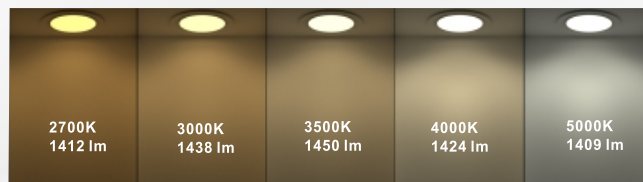

SPECIFICATION

NEXLEDS[®]
NEXLEDS LTD

5 CCT
Changeable

VIDEO

8" Slim Panel Downlight

NX-8ES08-5CCT

18W

Specification

PRODUCT NAME :	8" Slim Panel Downlight
MODEL NO. :	NX-8ES08-5CCT
SPECIFICATION :	TYPE IC;AC120V; 50/60Hz; 18W;
WORKING TEMP :	-4(°F)~+122(°F)
POWER FACTOR :	>0.90; Flicker free
CRI(RA) :	>90
COLOR :	White Color
LIGHT SOURCE :	SMD2835 Chip
LUMEN :	1450lm
CABLE TYPE :	Fire rated 20 Mins FT4 cable
LIFE TIME :	50000 hrs
BEAM ANGLE :	120°
PRODUCT SIZE :	D(8.82 inch)*H(0.39 inch)
CUT OUT :	8.1 inch
IP :	Suitable for wet location
APPLICATION :	Home, Shop, Hotel
WARRANTY :	5 years
STANDARD :	ETL
DIMMABLE :	Triac Dimming
COLOR TEMP :	2700K-3000K-3500K-4000K-5000K (5CCT Changeable)

Feature:

- Edge-lit technology, with no glare or dark spots
- Continuous dimming from 100% to 10% with many Triac Dimmers
- Instant on
- No flicker
- Color removable trim available (sold separately): Brushed nickel, Black, Bronze